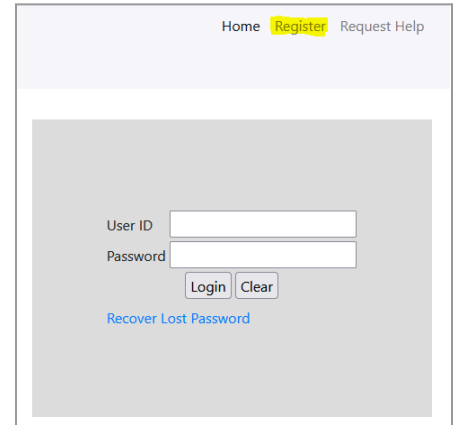

WLS Statistics Dashboard

The WLS statistics dashboard allows easy access to library statistical data. Data is available from Comics Plus, Evergreen ILS, Kanopy, OverDrive, and Unify wireless networks. Access to other digital resource statistics will be added as they are available from vendors.

First Access

Go to the WLS Statistics Dashboard at <https://evolytixapps.com/wls/>
Go to *Register* to set up an account. For security purposes, WLS approves all accounts. You will receive an email when your account has been approved with instructions for signing in.