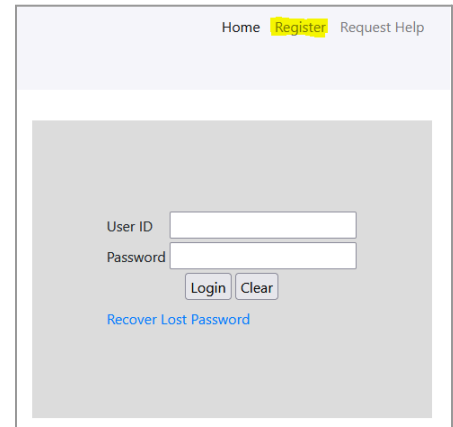

WLS Statistics Dashboard

The WLS statistics dashboard allows easy access to library statistical data. Data is available from Comics Plus, Evergreen ILS, Kanopy, OverDrive, and Unify wireless networks. Access to other digital resource statistics will be added as they are available from vendors.

Evergreen ILS Statistics - Intraloans
Intraloans data in interactive tabular and graphical display. >

Evergreen ILS Statistics - Monthly Circ
Circulation data in interactive tabular and graphical displays. >

Evergreen ILS Statistics - Patrons
Patrons data in interactive tabular and graphical displays. >

WiFi Statistics
Includes daily users, data usage, and device data in interactive tabular and graphical displays. Please note that users returning multiple times in a day are only counted once per day. >

Learn More: Other WLS statistics and additional information about the Statistics Dashboard is available in the [IT Wiki Statistics](#) . View and register for WLS Training opportunities in the [WLS Evanced Calendar](#) .

First Access

Go to the WLS Statistics Dashboard at <https://bespokeapps.evolytix.com/wls/Login.a5w>
Go to *Register* to set up an account. For security purposes, WLS approves all accounts. You will receive an email when your account has been approved.