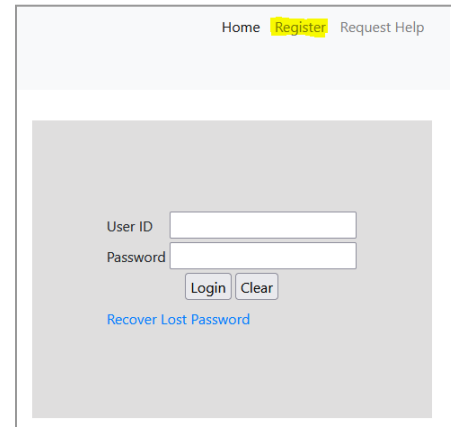

WLS Statistics Dashboard

The WLS statistics dashboard allows easy access to library statistical data. Data is available from Comics Plus, Evergreen ILS, Kanopy, OverDrive, and Unify wireless networks. Access to other digital resource statistics will be added as they are available from vendors.

Evergreen ILS Statistics - Intraloans
Intraloans data in interactive tabular and graphical display. >

Evergreen ILS Statistics - Monthly Circ
Circulation data in interactive tabular and graphical displays. >

Evergreen ILS Statistics - Patrons
Patrons data in interactive tabular and graphical displays. >

WiFi Statistics
Includes daily users, data usage, and device data in interactive tabular and graphical displays. Please note that users returning multiple times in a day are only counted once per day. >

Learn More: Other WLS statistics and additional information about the Statistics Dashboard is available in the [IT Wiki Statistics](#) . View and register for WLS Training opportunities in the [WLS Evanced Calendar](#) .

First Access

Go to the WLS Statistics Dashboard at <https://evolytix.com/wls/>
Go to *Register* to set up an account. For security purposes, WLS approves all accounts. You will receive an email when your account has been approved.