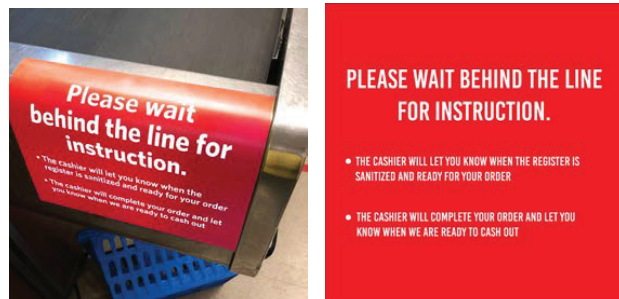

PRICING

Each	\$21.99
------	---------

STAY HEALTHY GRAPHICS

- 12" x 18"
- Peel & stick adhesive vinyl
- Easy to install
- Standard or Custom Design

PRICING

Each	\$15.00
------	---------

VINYL GRAPHICS

SAFE CHECK-OUT GUIDELINES

- 12" x 12"
- Peel & stick adhesive vinyl
- Easy to install
- Standard or Custom Design

PRICING

Each	\$8.50
------	--------

SIGNS AVAILABLE “OFF THE RACK” FROM DATAFLOW continued

FLOOR GRAPHICS

SOCIAL DISTANCING DOTS