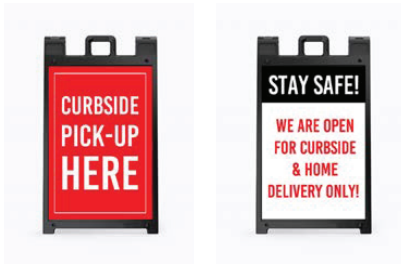

STAND HERE PLEASE

DO YOUR PART STAY 6FT APART

WAIT HERE PLEASE
ESPERA AQUI POR FAVOR

SANITIZER STATION

We're all in this together,
just a little farther apart.

PRACTICE SOCIAL DISTANCING

EXAMPLES OF SIGNS USED BY BUSINESSES AROUND THE COUNTRY

SIGNS AVAILABLE “OFF THE RACK” FROM DATAFLOW

A-FRAMES

CURBSIDE PICK-UP A-FRAME

- 24" x 36"
- Direct print to 3mm Coroplast
- White or Black Plastic Frame
- Standard or Custom Design

PRICING

(1) Insert	\$34.50
(2) with Frame	\$159.00

PLEASE SANITIZE A-FRAME

- 24" x 36"
- Direct print to 3mm Coroplast
- White or Black Plastic Frame
- Standard or Custom Design

PRICING

(1) Insert	\$34.50
(2) with Frame	\$159.00

STAY SAFE GRAPHICS

- 12" x 20"
- Peel & stick adhesive vinyl
- Easy to install
- Standard or Custom Design

PRICING

Each	\$21.99
------	---------

STAY HEALTHY GRAPHICS

- 12" x 18"
- Peel & stick adhesive vinyl
- Easy to install
- Standard or Custom Design

PRICING

Each	\$15.00
------	---------

VINYL GRAPHICS

SAFE CHECK-OUT GUIDELINES