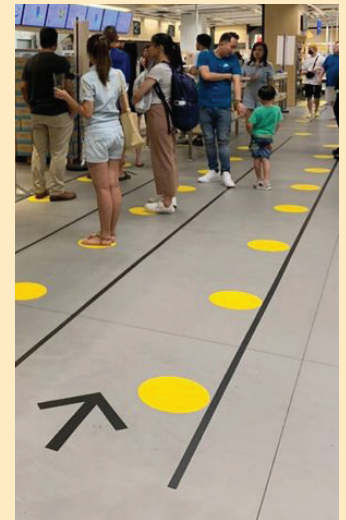

TEENS

- musicians
- social media apps
- instruments
- periodic table (groan)
- famous paintings
- famous people
- famous buildings
- beautiful landscapes and guess the country

The Teen Center could have a contest "Find Your Spot".

When we are first open tape could be used temporarily on the floor. The teens could supply a photo or design that we produce. They would have ownership of their 'spot'.