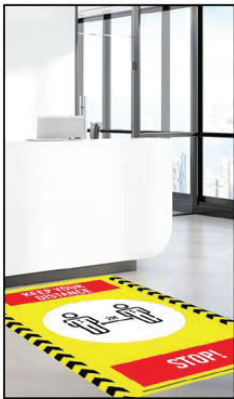

ONE WAY OR WRONG WAY

- 18" x 24"
- Peel & stick adhesive vinyl
- Easy to install
- Standard or Custom Design

PRICING

Each	\$12.00
Pack of 5	\$55.00
Pack of 10	\$100.00

FLOOR GRAPHICS

SOCIAL DISTANCING ELEVATORS

- 16" x 16"
- Peel & stick adhesive vinyl
- Laminated
- Easy to install
- Standard or Custom Design

PRICING	
Each Pack	\$39.95

DIRECTIONAL PACK

- 60" x 10"
- Peel & stick adhesive vinyl
- Easy to install
- Standard or Custom Design

PRICING	
Each Pack	\$49.95

RECEPTION DISTANCE

- 32" x 60"
- Peel & stick adhesive vinyl
- Easy to install
- Standard or Custom Design

PRICING	
Each	\$129.95

GRAPHIC PACKS

EMERGENCY DISTANCING PACK

- (15) 12" x 12" Social Distancing Floor Graphics
- (2) 12" x 12" Stop the Spread adhesive vinyl graphics
- (2) 12" x 12" Social Distance adhesive vinyl graphics
- Peel & stick adhesive vinyl
- Easy to install
- Standard or Custom Design