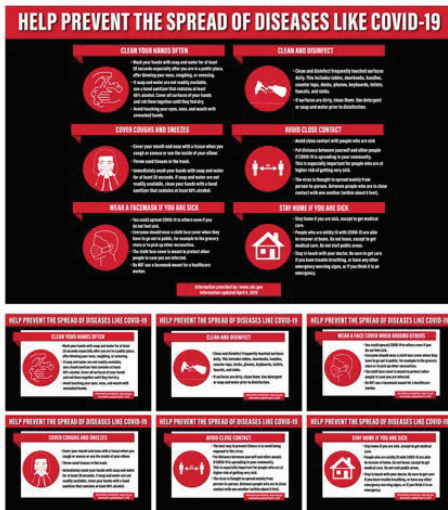

- 16" x 16"
- Peel & stick adhesive vinyl
- Laminated
- Easy to install
- Standard or Custom Design

PRICING	
Each Pack	\$39.95

DIRECTIONAL PACK

- 60" x 10"
- Peel & stick adhesive vinyl
- Easy to install
- Standard or Custom Design

PRICING	
Each Pack	\$49.95

RECEPTION DISTANCE

- 32" x 60"
- Peel & stick adhesive vinyl
- Easy to install
- Standard or Custom Design

PRICING	
Each	\$129.95

GRAPHIC PACKS

EMERGENCY DISTANCING PACK

- (15) 12" x 12" Social Distancing Floor Graphics
- (2) 12" x 12" Stop the Spread adhesive vinyl graphics
- (2) 12" x 12" Social Distance adhesive vinyl graphics
- Peel & stick adhesive vinyl
- Easy to install
- Standard or Custom Design

PRICING

Each Pack \$199.00

PREVENT THE SPREAD PACK

- (7) 24" x 16" Prevent the Spread Graphics
- Peel & stick adhesive vinyl
- Easy to install
- Standard or Custom Design

PRICING

Each Pack \$98.00

MISCELLANEOUS ITEMS AVAILABLE FROM DATAFLOW